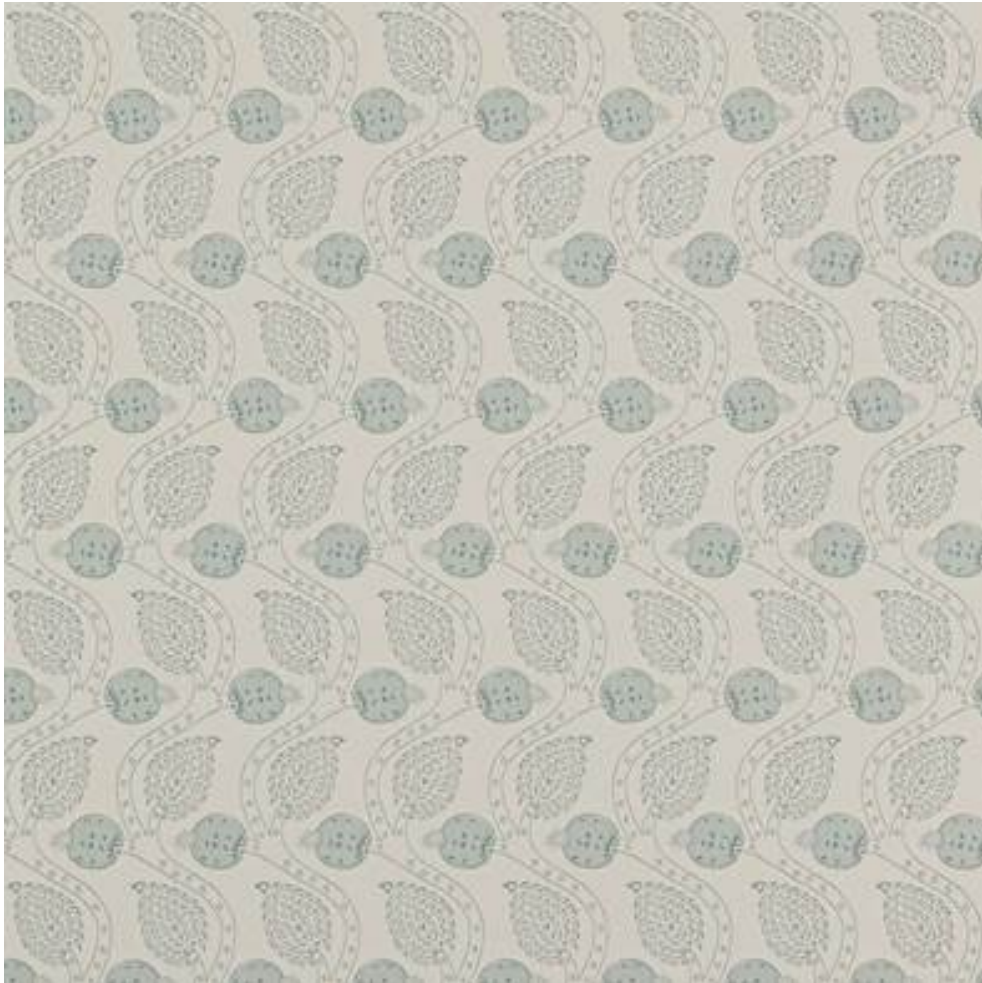

COLEFAX AND FOWLER

ASHMEAD WALLPAPER

Code	W7007-02
Colour	Aqua
Repeat	15cm approx
Width	52cm approx
Composition	100% Paper
Pattern Book	Small Design W/P II