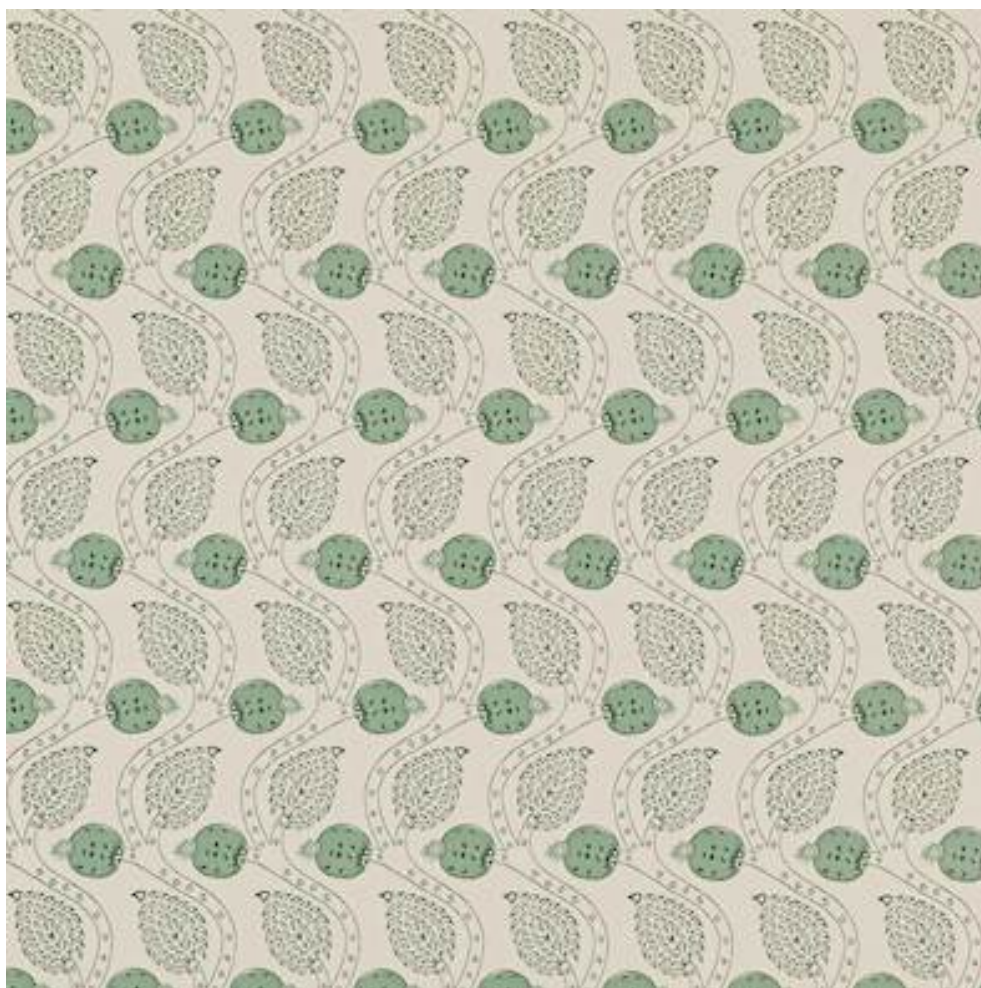

## ASHMEAD WALLPAPER

Code	W7007-05
Colour	Forest
Repeat	15cm approx
Width	52cm approx
Composition	100% Paper
Pattern Book	Small Design W/P II