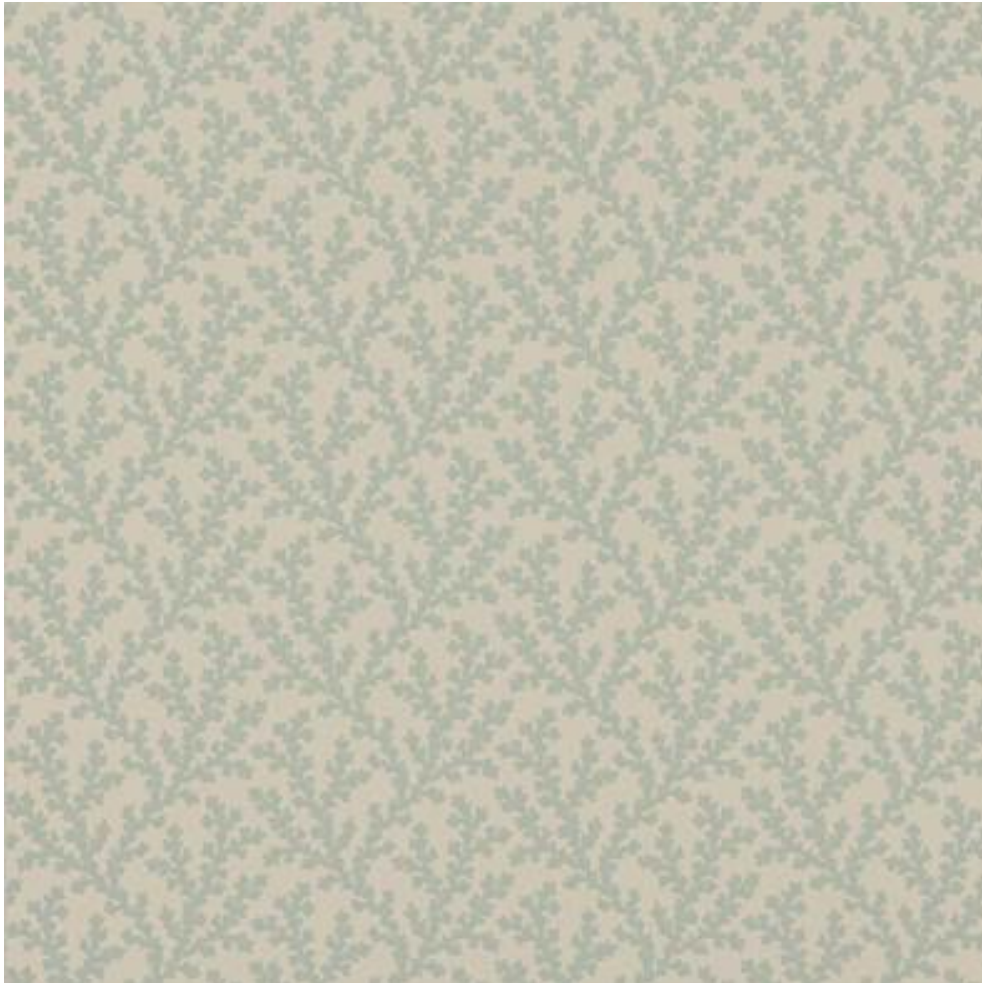

## SEA CORAL WALLPAPER

Code	W7020-02
Colour	Aqua
Repeat	V 9cm / H 13cm approx
Width	52cm approx
Composition	100% Paper
Pattern Book	Ashdown Wallpaper