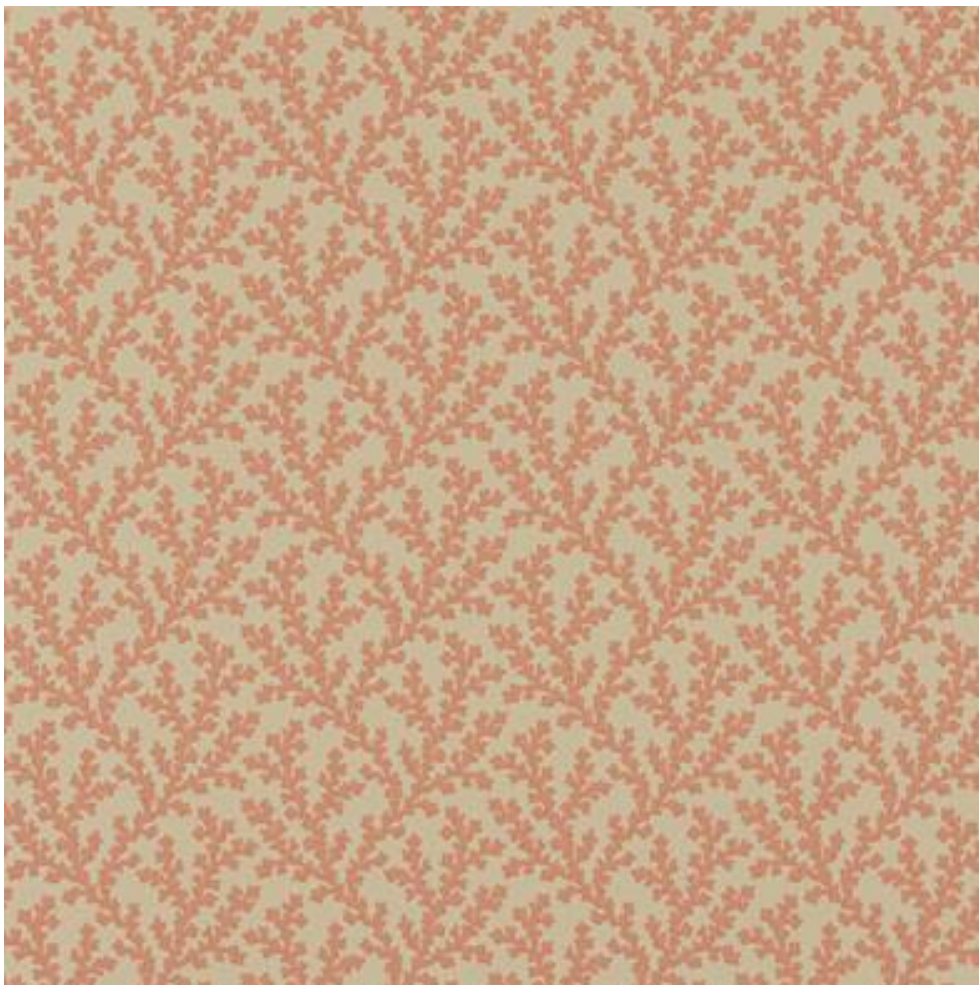

## SEA CORAL WALLPAPER

Code	W7020-05
Colour	Red
Repeat	V 9cm / H 13cm approx
Width	52cm approx
Composition	100% Paper
Part Code	Ashdown Wallpaper